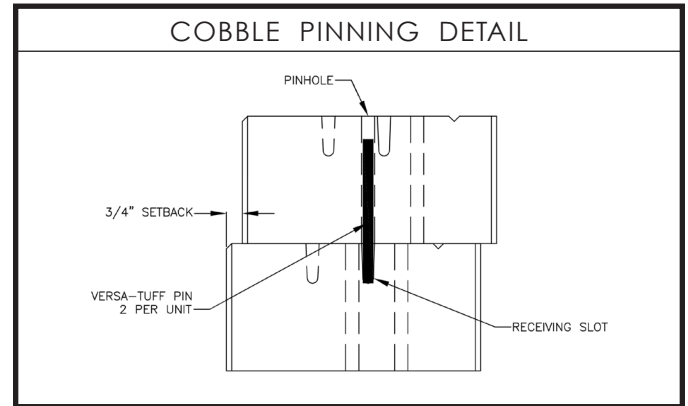

LAYING PATTERNS

NOTES

**DRYCAST
WARRANTY**

**OUTDOOR
LIVING**

**WALLS &
COLUMNS**

COLOR SWATCHES AVAILABLE AT LAMPUS.COM • ALL WEIGHTS ARE APPROXIMATE.

APPLICATIONS