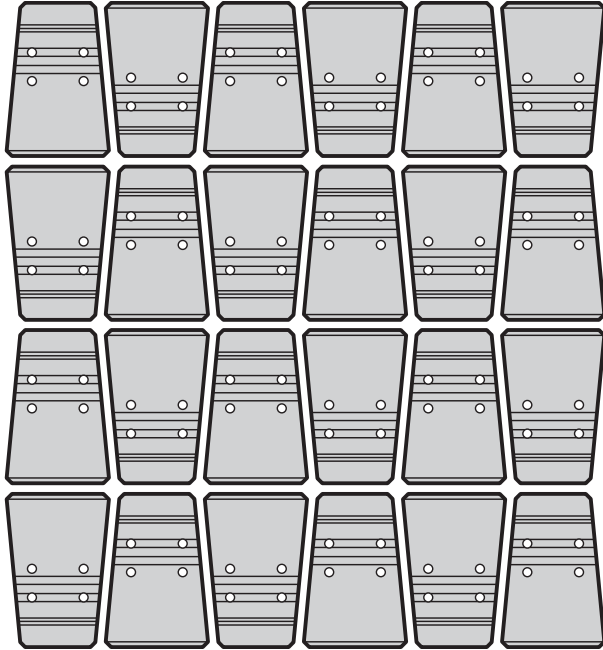

VERSA-LOK® COBBLE

PALLET OVERVIEW

48 units / pallet
 16 sq. ft. / pallet
 2 layers / pallet
 1,872 lbs. / pallet

SPECIFICATIONS

8" x 12" x 6"
 38 lbs. / unit
 3 units / sq. ft.
 4.3' minimum radius

Weathered unit is palletized the same.

LAYING PATTERNS

NOTES

**DRYCAST
 WARRANTY**

**OUTDOOR
 LIVING**

**WALLS &
 COLUMNS**

COLOR SWATCHES AVAILABLE AT LAMPUS.COM • ALL WEIGHTS ARE APPROXIMATE.

APPLICATIONS